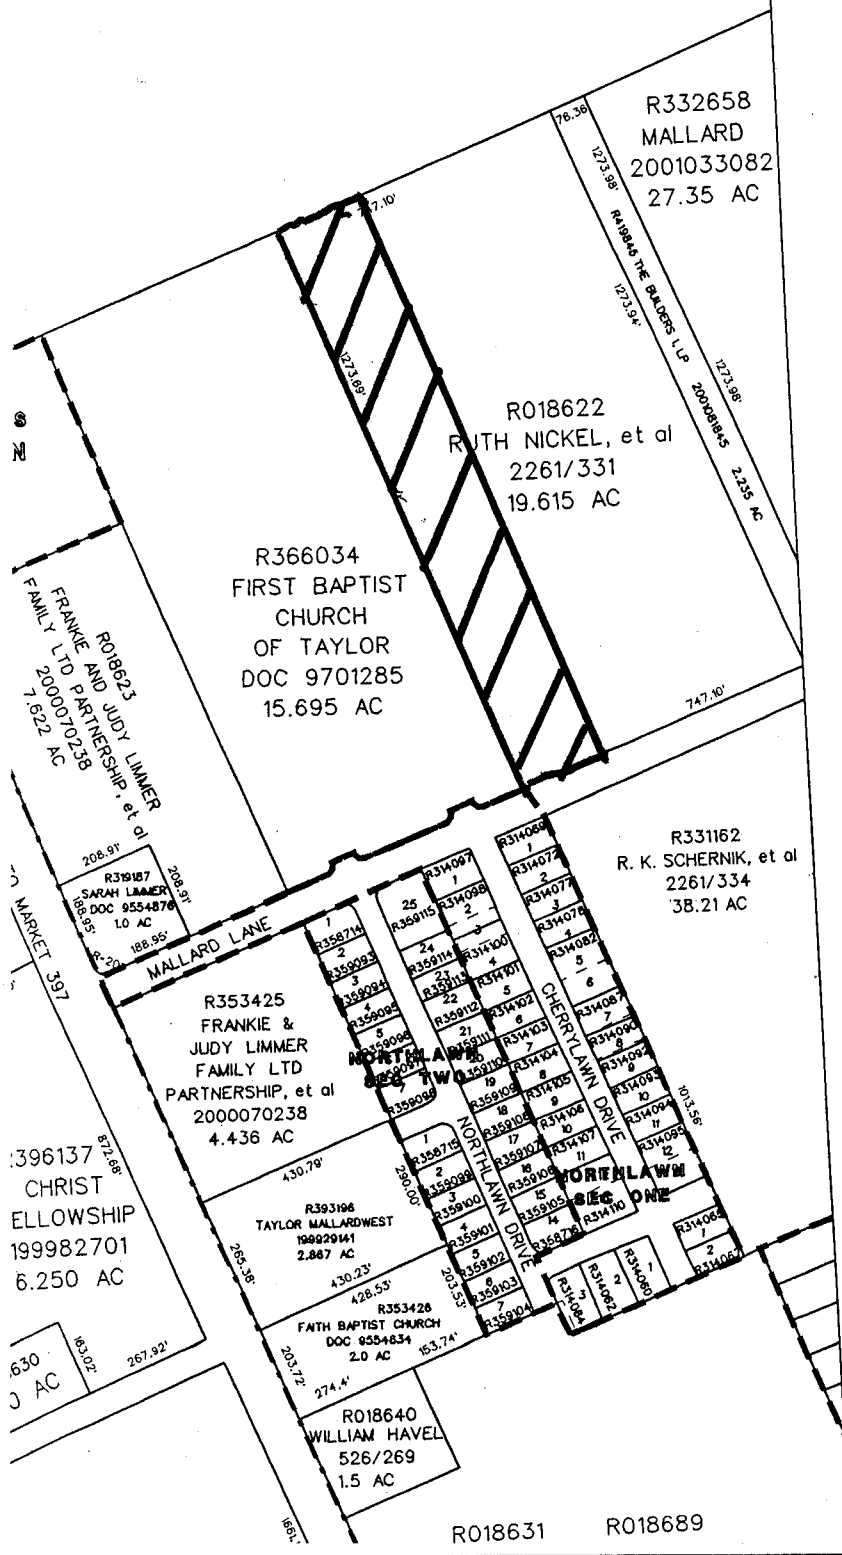

R018638
RAFIQ Z. SAYA
2000039419
89.04 AC

J. BAKER
A-65